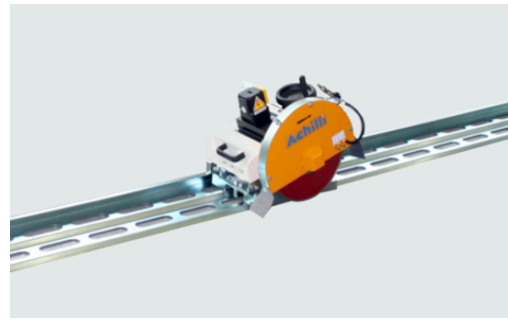

PORTABLE SAWS

Portable saw with sliding bench TRT-TL

Portable saw with sliding bench for building materials.

Portable saw with sliding bench for tiles and building materials. Ideal for use in construction sites. Accuracy, high sturdiness and durability are guaranteed.

Features

HEAD TILT

Manual head tilt for cutting from 90 to 45 degrees.

BENCH MOTION

Manual bench feed, available with useful cut: 600, 800 mm.

WORKTABLE

Worktable made of rubber-coated metal sheet, with built-in handle and adjustable squaring bar. Self-contained water recycling tray and pump

Advantages

Our traditional portable saw for **construction sites** TRT-TL with sliding bench:

- Worktable made of **metal sheet rails**, with transportation handle and adjustable squaring bar;
- Self-contained **water recycling tray and pump**;
- **Folding legs** and **wheels** for easy transport.

Related products

Portable bench saws for blocks ADR

Saw with manual head feed AFR-M

Wet cut sliding compound miter saw
CMS

Tile saw ATS

Portable bench saw AMS

Track saw on mobile rail TSA

Achilli tailor made