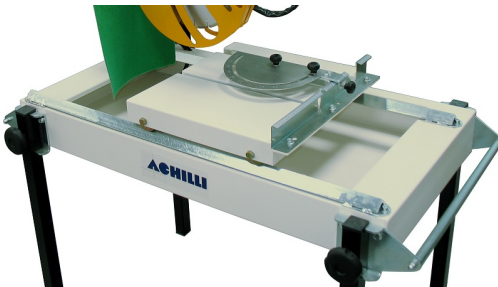

PORTABLE SAWS

Portable saw with sliding bench TRT-TL

Portable saw with sliding bench for building materials.

Portable saw with sliding bench for tiles and building materials. Ideal for use in construction sites. Accuracy, high sturdiness and durability are guaranteed.

Features

HEAD TILT

Manual head tilt for cutting from 90 to 45 degrees.

BENCH MOTION

Manual bench feed, available with useful cut: 600, 800 mm.

WORKTABLE

Worktable made of rubber-coated metal sheet, with built-in handle and adjustable squaring bar. Self-contained water recycling tray and pump

CUTTING DEPTH ADJUSTMENT

Manual cutting depth adjustment by "plunge" mechanism.

Portable saw with sliding bench TRT-TL

Portable saw with sliding bench for building materials.

TRANSPORTATION

Folding legs for easy transport.

Advantages

Our traditional portable saw for **construction sites** TRT-TL with sliding bench:

- Worktable made of **metal sheet rails**, with transportation handle and adjustable squaring bar;
- Self-contained **water recycling tray and pump**;
- **Folding legs** and **wheels** for easy transport.