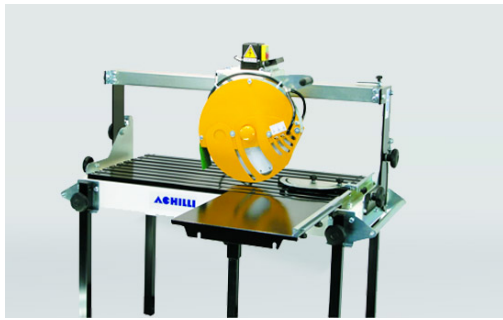

PORTABLE SAWS

Portable saw with sliding bench TRT-TL

Portable saw with sliding bench for building materials.

Portable saw with sliding bench for tiles and building materials. Ideal for use in construction sites. Accuracy, high sturdiness and durability are guaranteed.

Features

HEAD TILT

Manual head tilt for cutting from 90 to 45 degrees.

BENCH MOTION

Manual bench feed, available with useful cut: 600, 800 mm.

WORKTABLE

Worktable made of rubber-coated metal sheet, with built-in handle and adjustable squaring bar. Self-contained water recycling tray and pump

Advantages

Our traditional portable saw for **construction sites** TRT-TL with sliding bench:

- Worktable made of **metal sheet rails**, with transportation handle and adjustable squaring bar;
- Self-contained **water recycling tray and pump**;
- **Folding legs** and **wheels** for easy transport.

Related products

Portable bench saws for blocks ADR

Saw with manual head feed AFR-M

Wet cut sliding compound miter saw
CMS

Tile saw ATS

Portable bench saw AMS

Track saw on mobile rail TSA

Achilli tailor made