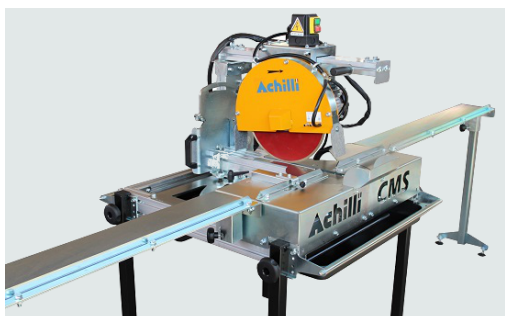

Wet cut sliding compound miter saw
CMS