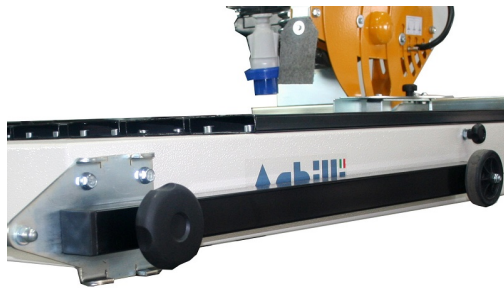

PORTABLE SAWS

Portable saw with sliding bench TRT-TL

Portable saw with sliding bench for building materials.

Portable saw with sliding bench for tiles and building materials. Ideal for use in construction sites. Accuracy, high sturdiness and durability are guaranteed.

Features

HEAD TILT

Manual head tilt for cutting from 90 to 45 degrees.

BENCH MOTION

Manual bench feed, available with useful cut: 600, 800 mm.

WORKTABLE

Worktable made of rubber-coated metal sheet, with built-in handle and adjustable squaring bar. Self-contained water recycling tray and pump

CUTTING DEPTH ADJUSTMENT

Manual cutting depth adjustment by "plunge" mechanism.

Portable saw with sliding bench TRT-TL

Portable saw with sliding bench for building materials.

TRANSPORTATION

Folding legs for easy transport.

Advantages

Our traditional portable saw for **construction sites** TRT-TL with sliding bench:

- Worktable made of **metal sheet rails**, with transportation handle and adjustable squaring bar;
- Self-contained **water recycling tray and pump**;
- **Folding legs** and **wheels** for easy transport.