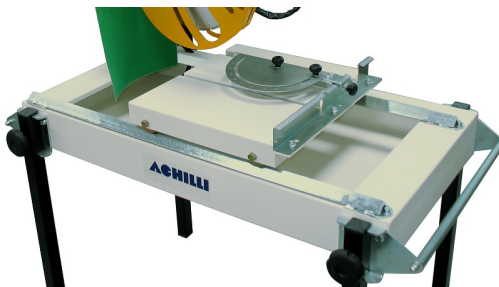

PORTABLE SAWS

Portable saw with sliding bench TRT-TL

Portable saw with sliding bench for building materials.

Portable saw with sliding bench for tiles and building materials. Ideal for use in construction sites. Accuracy, high sturdiness and durability are guaranteed.

Features

HEAD TILT

Manual head tilt for cutting from 90 to 45 degrees.

BENCH MOTION

Manual bench feed, available with useful cut: 600, 800 mm.

WORKTABLE

Worktable made of rubber-coated metal sheet, with built-in handle and adjustable squaring bar. Self-contained water recycling tray and pump

CUTTING DEPTH ADJUSTMENT

Manual cutting depth adjustment by "plunge" mechanism.

Portable saw with sliding bench TRT-TL

Portable saw with sliding bench for building materials.

TRANSPORTATION

Folding legs for easy transport.

Advantages

Our traditional portable saw for **construction sites** TRT-TL with sliding bench:

- Worktable made of **metal sheet rails**, with transportation handle and adjustable squaring bar;
- Self-contained **water recycling tray and pump**;
- **Folding legs** and **wheels** for easy transport.