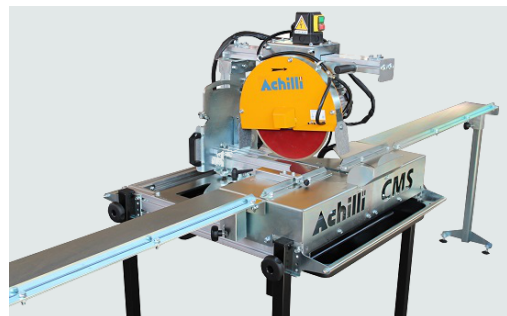

PORTABLE SAWS

Portable saw with sliding bench TRT-TL

Portable saw with sliding bench for building materials.

Portable saw with sliding bench for tiles and building materials. Ideal for use in construction sites. Accuracy, high sturdiness and durability are guaranteed.

Features

HEAD TILT

Manual head tilt for cutting from 90 to 45 degrees.

BENCH MOTION

Manual bench feed, available with useful cut: 600, 800 mm.

WORKTABLE

Worktable made of rubber-coated metal sheet, with built-in handle and adjustable squaring bar. Self-contained water recycling tray and pump

Advantages

Our traditional portable saw for **construction sites** TRT-TL with sliding bench:

- Worktable made of **metal sheet rails**, with transportation handle and adjustable squaring bar;
- Self-contained **water recycling tray and pump**;
- **Folding legs** and **wheels** for easy transport.

Related products

Bench saw for building materials
TAG

Portable bench saws for blocks
ADR

Saw with manual head feed AFR-M

Track saw on mobile rail TSA

Tile saw ATS

Wet cut sliding compound miter
saw CMS

Achilli tailor made