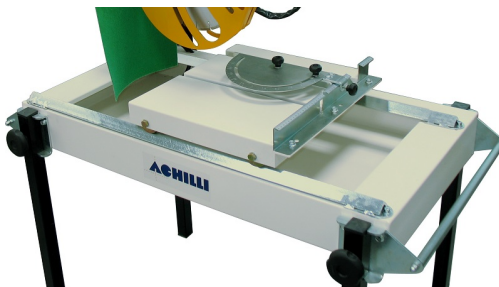

# Portable saw with sliding bench TRT-TL

Portable saw with sliding bench for building materials.

**Portable saw with sliding bench for tiles and building materials.** Ideal for use in construction sites. Accuracy, high sturdiness and durability are guaranteed.

### HEAD TILT

Manual head tilt for cutting from 90 to 45 degrees.

### WORKTABLE

Worktable made of rubber-coated metal sheet, with built-in handle and adjustable squaring bar. Self-contained water recycling tray and pump

## Advantages

Our traditional portable saw for **construction sites** TRT-TL with sliding bench:

- Worktable made of **metal sheet rails**, with transportation handle and adjustable squaring bar;
- Self-contained **water recycling tray and pump**;
- **Folding legs** and **wheels** for easy transport.