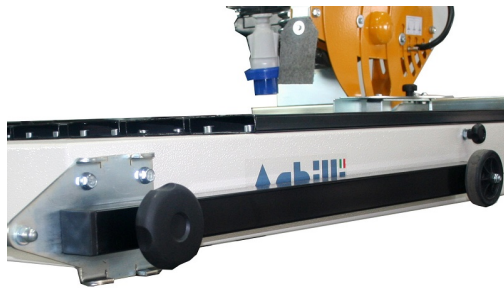

Portable saw with sliding bench TRT-TL

Portable saw with sliding bench for building materials.

TRANSPORTATION

Folding legs for easy transport.

Advantages

Our traditional portable saw for **construction sites** TRT-TL with sliding bench:

- Worktable made of **metal sheet rails**, with transportation handle and adjustable squaring bar;
- Self-contained **water recycling tray and pump**;
- **Folding legs** and **wheels** for easy transport.

Technical details

Useful cut	600-800 mm (2'-2'7")
Diamond blade diameter	250-300-350 mm (10"-12"-14")
Blade bore size	25,4 mm (1")
Motor power	2.2 kW = 3HP 1phase
Motor rotation speed	2800 rpm a 50Hz – 3400 rpm 60Hz
Standard voltage/ frequency	230V-50/60Hz