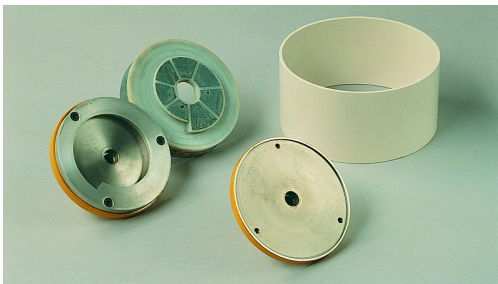

Plate rpm and peripheral speed	720 rpm – 340 m/min
Water tank capacity	3.7 l
Oil tank capacity	6 l
Size	540x400x630 mm
Net weight	44 kg
Gross weight	53 kg

Accessories

ACCESSORIES PROVIDED:

Abrasive holding plates (flat and with snail lock), 2 abrasive holding plate shock-absorber and plastic splash guard ring.

They chose our product

AS-NJ SARL

Nous avons toujours aimé votre structure, avec tout son sérieux.
Cette année nous avons acheté auprès de votre structure des machines de ponceuse, et nous en sommes satisfaits.

Nous allons vous revenir pour d'autres achats.

ATOMEI ARROTATURA E LUCIDATURA MARMI

Le migliori macchine!! Grazie!!!