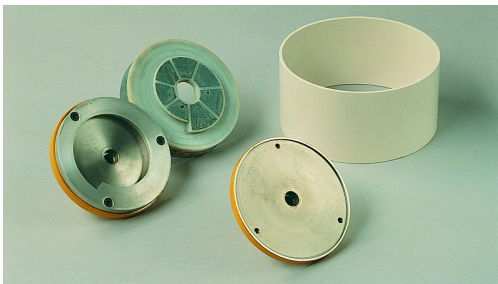

FLOOR GRINDERS

Hydraulic step grinding LS40

Hydraulic step grinding and polishing machine

Hydraulic **step grinding** and polishing machine, single phase for all kinds of stone **stairs** and **small flat surfaces**.

Features

POLISHING WHEELS

Utilizes edge-polishing wheels, 150 mm in diameter, with right-handed snail lock

HEIGHT ADJUSTMENT

Step height adjustment by handwheel from 0 to 210 mm.

Advantages

LS40 step grinder is studied to grind and polish stone stairs:

- **Hydraulic** drive system.
- **Water flow adjustment.**
- Can work on **flat surfaces**: arm length 750 mm.

Technical details

Power	0.75Kw – 1HP
Voltage	230V (115V su richiesta)
Ø Abrasive holding plate	150 mm

Plate rpm and peripheral speed	720 rpm – 340 m/min
Water tank capacity	3.7 l
Oil tank capacity	6 l
Size	540x400x630 mm
Net weight	44 kg
Gross weight	53 kg

Accessories

ACCESSORIES PROVIDED:

Abrasive holding plates (flat and with snail lock), 2 abrasive holding plate shock-absorber and plastic splash guard ring.