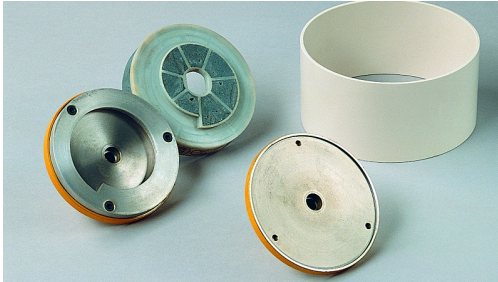

FLOOR GRINDERS

Hydraulic step grinding LS40

Hydraulic step grinding and polishing machine

Hydraulic **step grinding** and polishing machine, single phase for all kinds of stone **stairs** and **small flat surfaces**.

Features

POLISHING WHEELS

Utilizes edge-polishing wheels, 150 mm in diameter, with right-handed snail lock

HEIGHT ADJUSTMENT

Step height adjustment by handwheel from 0 to 210 mm.

Advantages

LS40 step grinder is studied to grind and polish stone stairs:

- **Hydraulic** drive system.
- **Water flow adjustment.**
- Can work on **flat surfaces**: arm length 750 mm.

Technical details

Power	0.75Kw – 1HP
Voltage	230V (115V su richiesta)
Ø Abrasive holding plate	150 mm

Plate rpm and peripheral speed	720 rpm – 340 m/min
Water tank capacity	3.7 l
Oil tank capacity	6 l
Size	540x400x630 mm
Net weight	44 kg
Gross weight	53 kg

Accessories

ACCESSORIES PROVIDED:

Abrasive holding plates (flat and with snail lock), 2 abrasive holding plate shock-absorber and plastic splash guard ring.