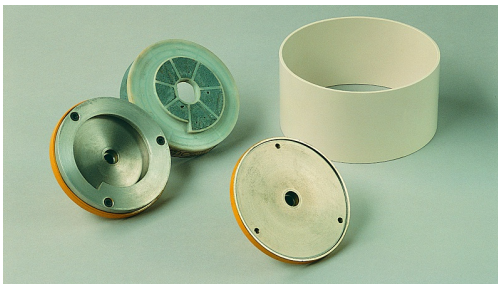

FLOOR GRINDERS

Hydraulic step grinding LS40

Hydraulic step grinding and polishing machine

Hydraulic **step grinding** and polishing machine, single phase for all kinds of stone **stairs** and **small flat surfaces**.

Features

POLISHING WHEELS

Utilizes edge-polishing wheels, 150 mm in diameter, with right-handed snail lock

HEIGHT ADJUSTMENT

Step height adjustment by handwheel from 0 to 210 mm.

Advantages

LS40 step grinder is studied to grind and polish stone stairs:

Plate rpm and peripheral speed	720 rpm – 340 m/min
Water tank capacity	3.7 l
Oil tank capacity	6 l
Size	540x400x630 mm
Net weight	44 kg
Gross weight	53 kg

Accessories

ACCESSORIES PROVIDED:

Abrasive holding plates (flat and with snail lock), 2 abrasive holding plate shock-absorber and plastic splash guard ring.