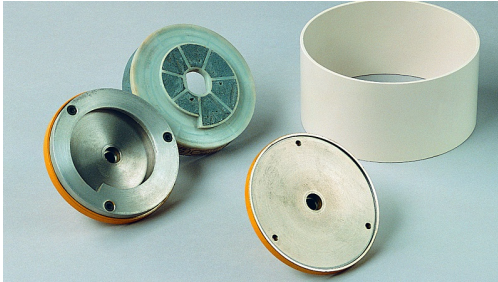

FLOOR GRINDERS

Hydraulic step grinding LS40

Hydraulic step grinding and polishing machine

Hydraulic **step grinding** and polishing machine, single phase for all kinds of stone **stairs** and **small flat surfaces**.

Features

POLISHING WHEELS

Utilizes edge-polishing wheels, 150 mm in diameter, with right-handed snail lock

HEIGHT ADJUSTMENT

Step height adjustment by handwheel from 0 to 210 mm.

Advantages

LS40 step grinder is studied to grind and polish stone stairs:

Plate rpm and peripheral speed	720 rpm – 340 m/min
Water tank capacity	3.7 l
Oil tank capacity	6 l
Size	540x400x630 mm
Net weight	44 kg
Gross weight	53 kg

Accessories

ACCESSORIES PROVIDED:

Abrasive holding plates (flat and with snail lock), 2 abrasive holding plate shock-absorber and plastic splash guard ring.